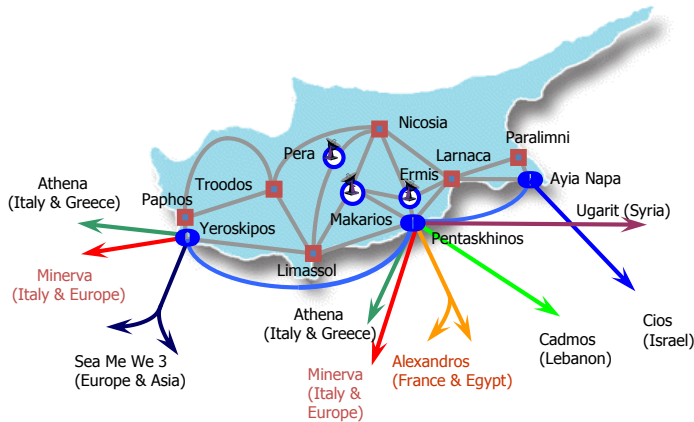

Satellite Network and Services

www.cytaglobal.com

From East to West we keep you in touch

Satellite Network

Cyta, the dominant telecommunications provider in Cyprus, has multiyear experience in satellite communications. Our satellite network provides enhanced international connectivity with global reach. We own and operate three teleport sites, Makarios, Ermis and Pera. Makarios is the primary Teleport while Ermis and Pera are used for enhanced availability services and disaster recovery purposes.

Makarios Teleport

Makarios is an established teleport site that has been in operation since 1980 and it's fully certified by the World Teleport Association (WTA) at Tier-3 level. The Teleport offers proximity to the island's main towns, seaports and airports and is fully supported by all Public Utilities. The facility is well connected with Cyta's national and international fiber networks providing ample capacity with diverse and resilient links to major international nodes.

Geographic Location and Climate

The position of Cyprus in the eastern Mediterranean is a privileged location for satellite communications. Our facilities offer full visibility of the geostationary arc, covering any satellite location between 33,5°W and 100,5°E with elevation angles greater than 10°. The climate in Cyprus offers extensive sunshine, low rainfall and mild temperatures and is ideal for satellite operations.

Interference free Environment

Makarios Teleport is conveniently located in a protected valley and operates without restrictions related to the use of frequencies in satellite or terrestrial bands. The utilization of satellite frequencies is uninhibited and not subject to any restrictions by the Regulatory Authorities. Furthermore, Cyprus is an island and enjoys complete isolation from emissions in other countries. The absence of electromagnetic interference is verified by detailed site surveys conducted at regular intervals.